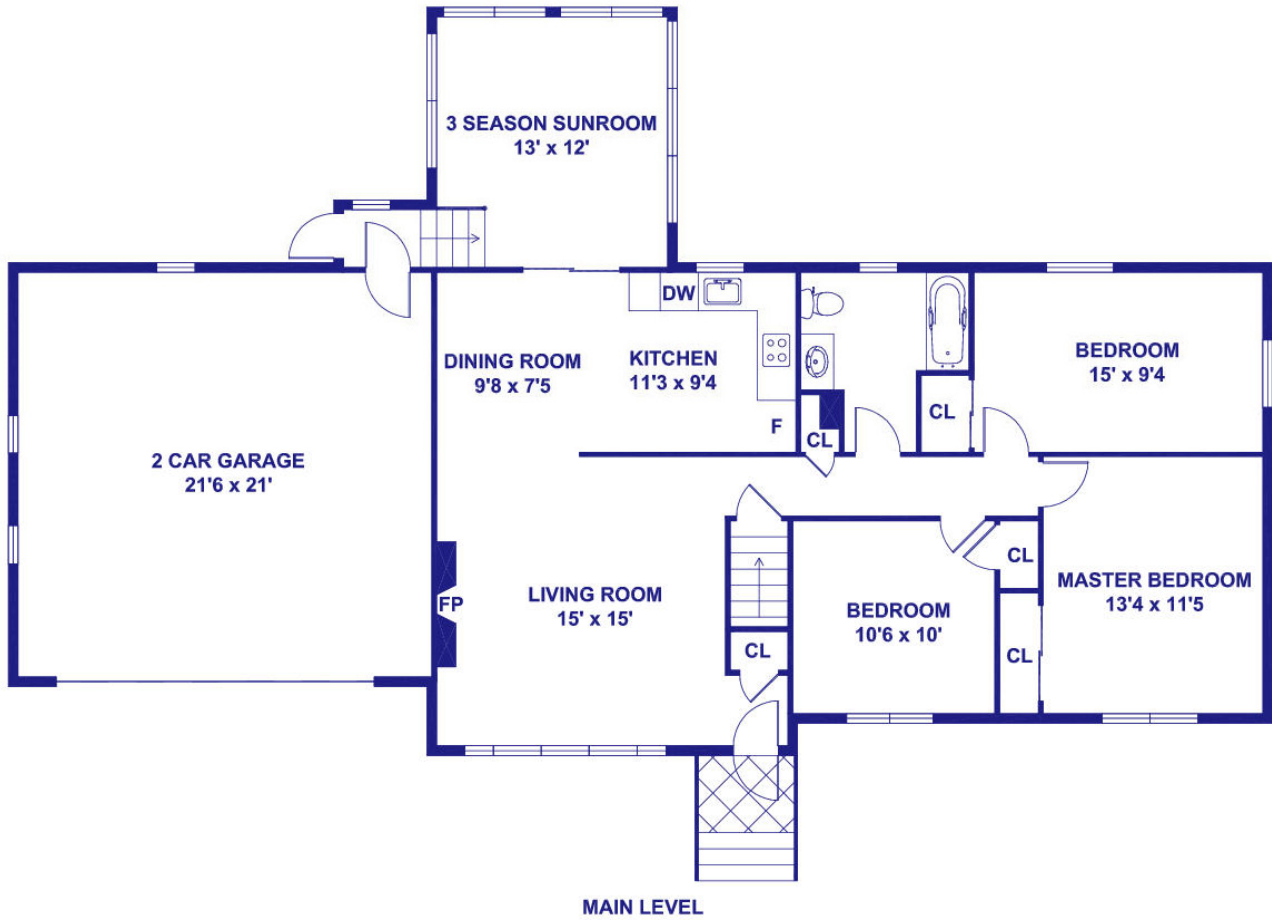

6 Laurel Lane, Burlington

FLOOR PLAN FOR IDENTIFICATION PURPOSES ONLY - NOT TO SCALE

Deb Johnson
BestFloorPlans.net
deb@bestfloorplans.net 617-840-7133