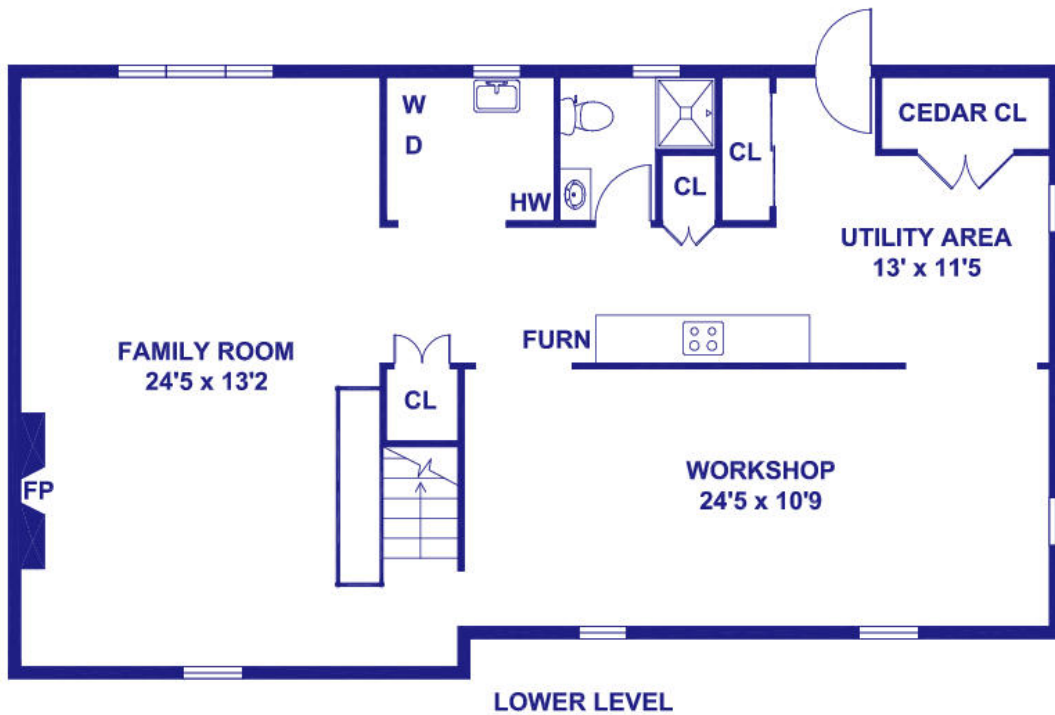

6 Laurel Lane, Burlington

FLOOR PLAN FOR IDENTIFICATION PURPOSES ONLY - NOT TO SCALE

Deb Johnson
BestFloorPlans.net
deb@bestfloorplans.net 617-840-7133