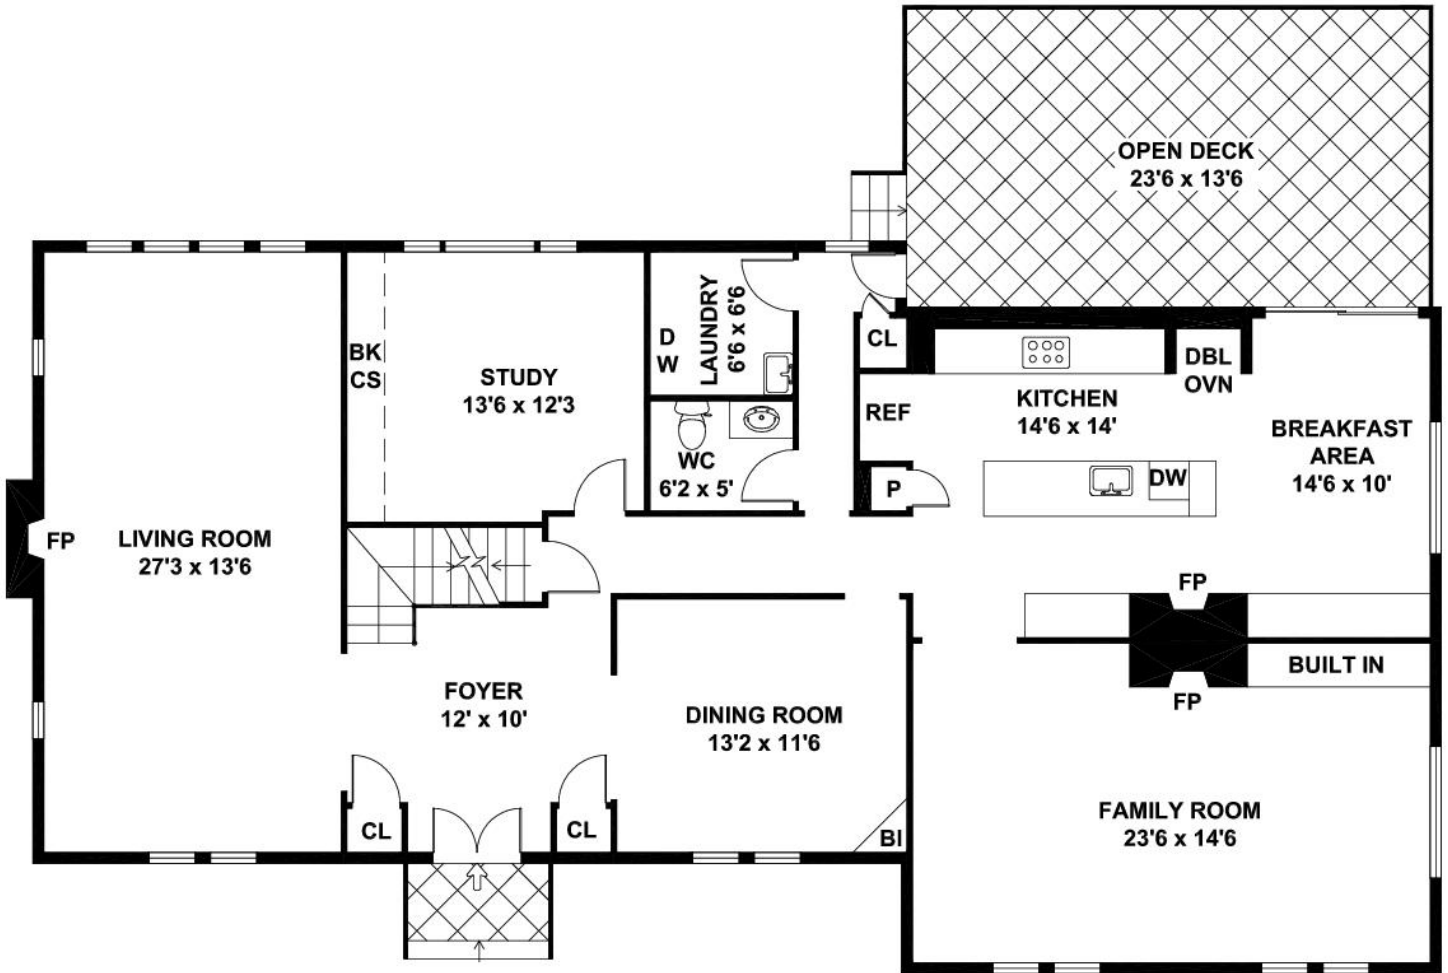

64 Stone Root Lane, Concord

FIRST FLOOR

SECOND FLOOR

LOWER LEVEL

FLOOR PLAN FOR IDENTIFICATION PURPOSES ONLY - NOT TO SCALE

BestFloorPlans.net

deb@bestfloorplans.net
[617-840-7133](tel:617-840-7133)