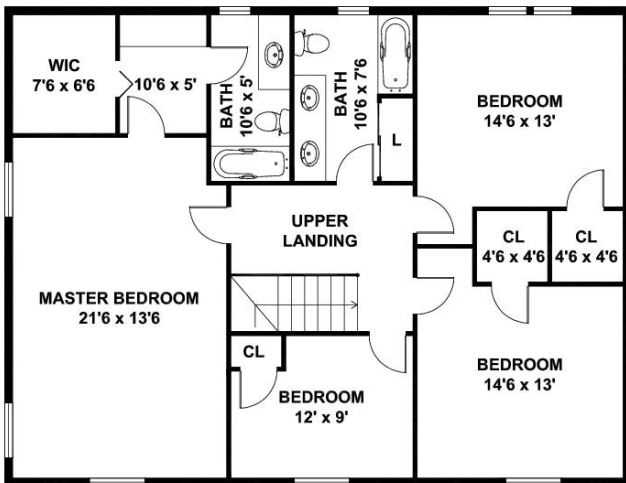

64 Stone Root Lane, Concord

FIRST FLOOR

SECOND FLOOR

LOWER LEVEL

FLOOR PLAN FOR IDENTIFICATION PURPOSES ONLY - NOT TO SCALE

BestFloorPlans.net

deb@bestfloorplans.net
[617-840-7133](tel:617-840-7133)