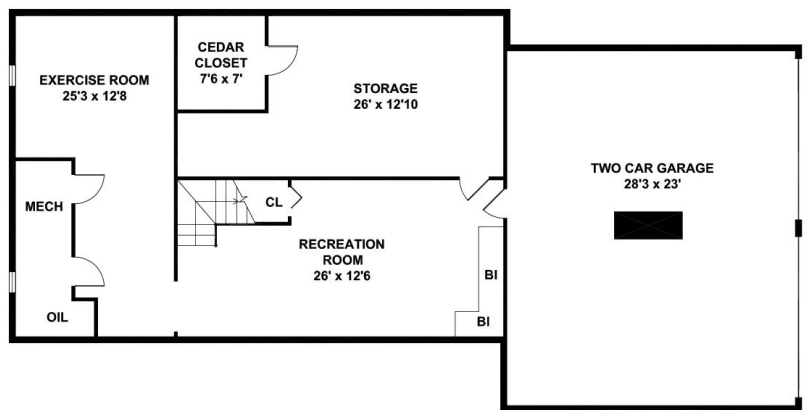

64 Stone Root Lane, Concord

FIRST FLOOR

SECOND FLOOR

LOWER LEVEL

FLOOR PLAN FOR IDENTIFICATION PURPOSES ONLY - NOT TO SCALE

BestFloorPlans.net

deb@bestfloorplans.net
[617-840-7133](tel:617-840-7133)